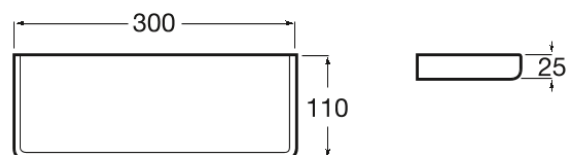

TEMPO**Shelf**

DIMENSIONS

Length	300 mm
Width	110 mm
Height	25 mm

COLOURS AND FINISHES

RG Rose gold

PRICE (VAT INCLUDED)

£206.62

TECHNICAL DRAWINGS

FEATURES

Fixing kit: Included

Installation type: Wall-mounted

Material: Glass, Metal

Tempo

With a neutral design, Tempo will suit any bathroom space. Free standing and wall-mounted options as well as different colour options, this collection is very versatile.